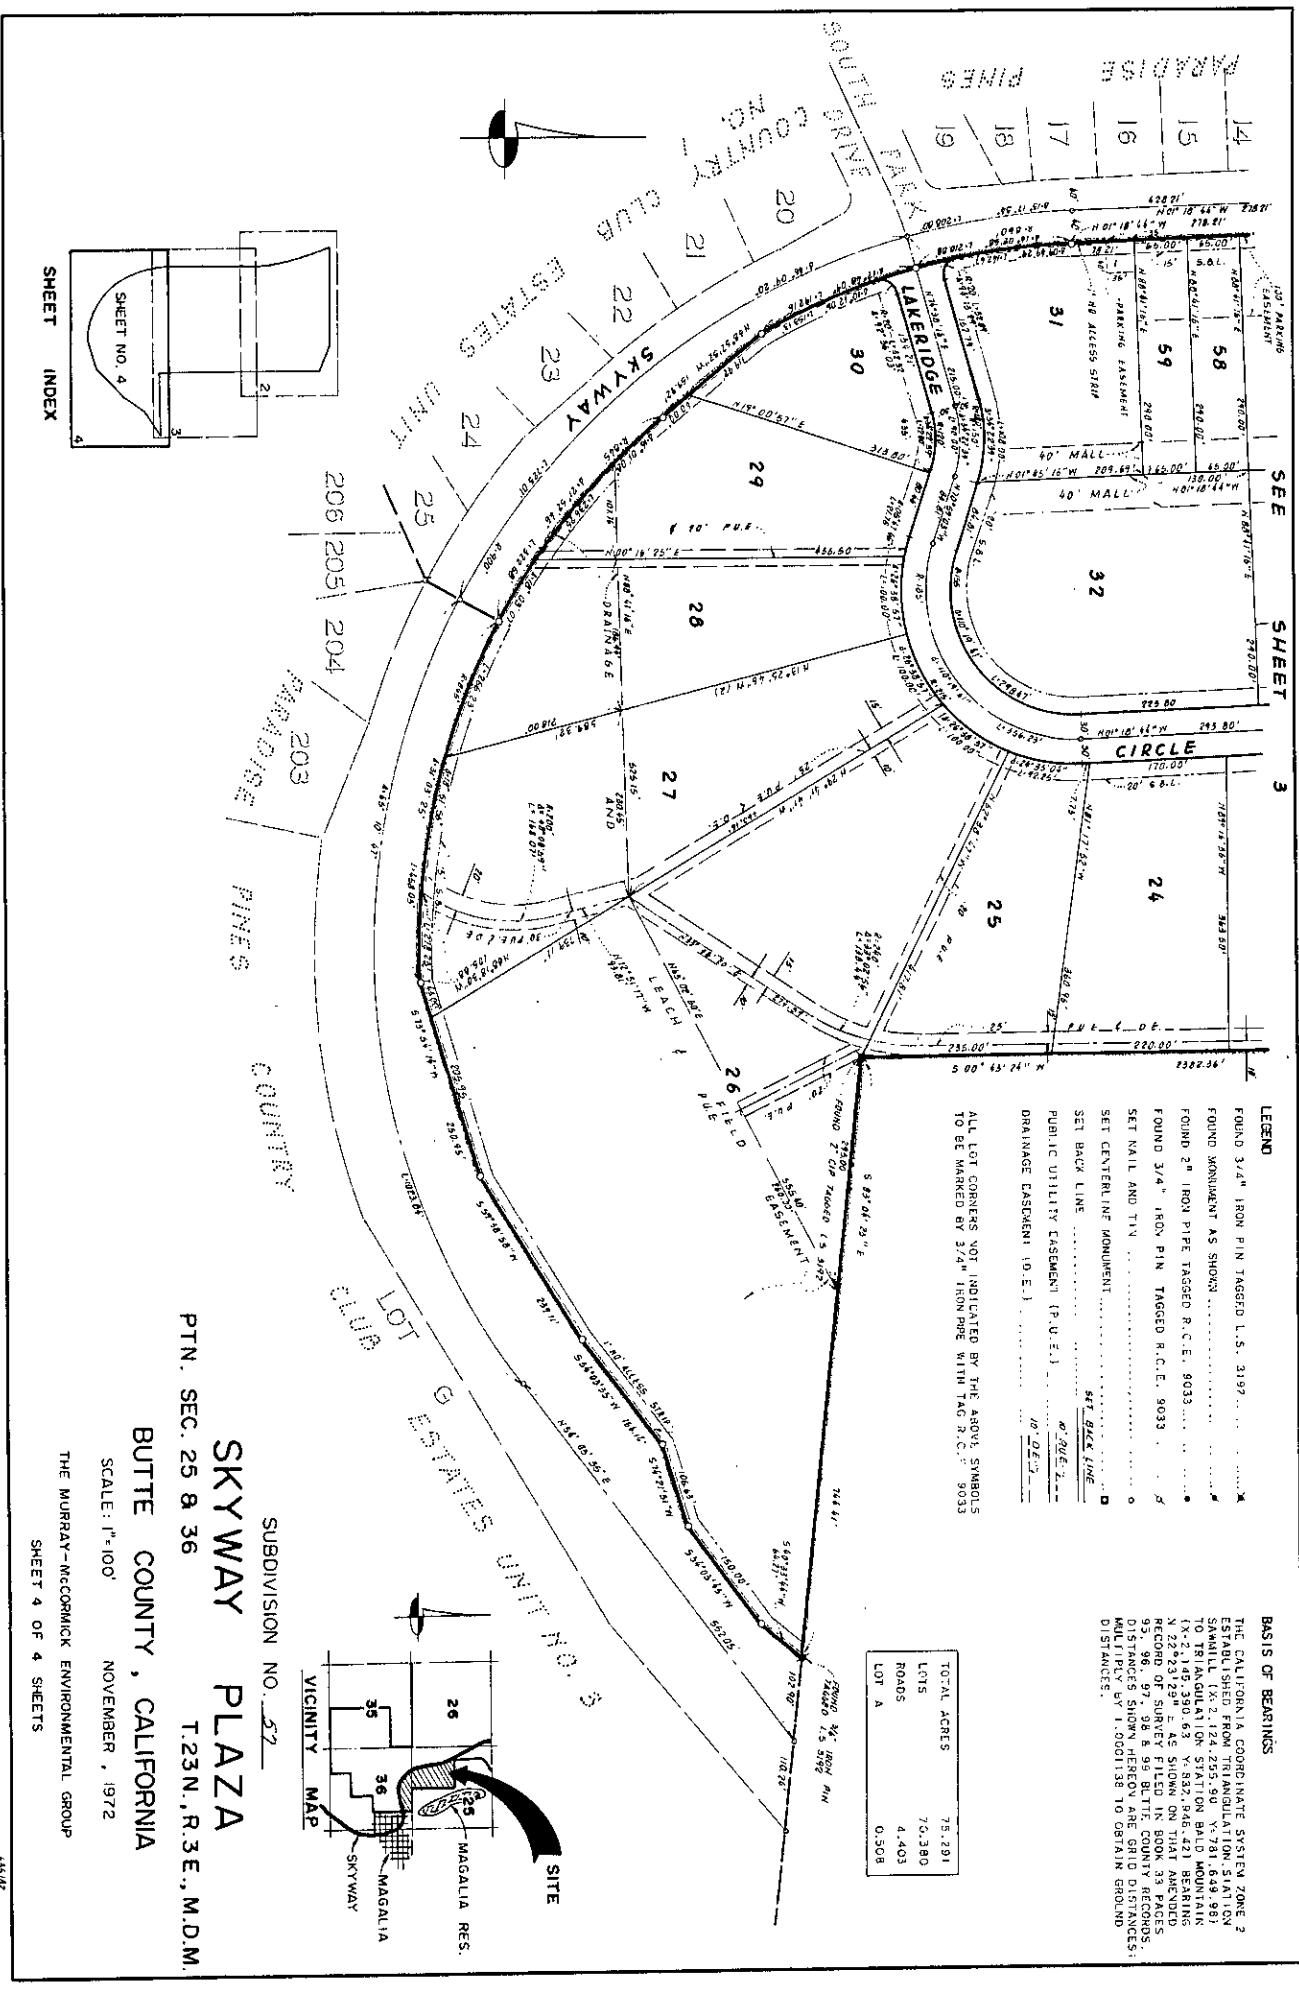

43-11

LEGEND

- FOUND 3/4" IRON PIN TAGGED L.S. 2197
- FOUND MONUMENT AS SHOWN
- FOUND 2" IRON PIPE TAGGED R.C.E. 9033
- FOUND 3/4" IRON PIN TAGGED R.C.E. 9033
- SET NAIL AND TIE
- SET CENTERLINE MONUMENT
- SET BACK LINE
- PUBLIC UTILITY EASEMENT (P.U.E.)
- DRAINAGE EASEMENT (D.E.)

BASIS OF BEARINGS

THE CALCULATED COORDINATE SYSTEM ZONE 2 ESTABLISHED FROM TRIANGULATION STATION SAMMILL (X: 2,124,255.30 Y: 781,649.98) TO TRIANGULATION STATION BALD MOUNTAIN (X: 2,145,390.63 Y: 832,946.42) BEARING N 22° 23' 29" E AS SHOWN ON THAT BEARING RECORD OF SURVEY FILED IN BOOK 39 PAGES 1-10 OF THE PUBLIC RECORDS. ALL DISTANCES SHOWN HEREON ARE GRID DISTANCES; MULTIPLY BY 1.001138 TO OBTAIN GROUND DISTANCES.

TOTAL ACRES	75.291
LOTS	70,380
ROADS	4,403
LOT A	0.508