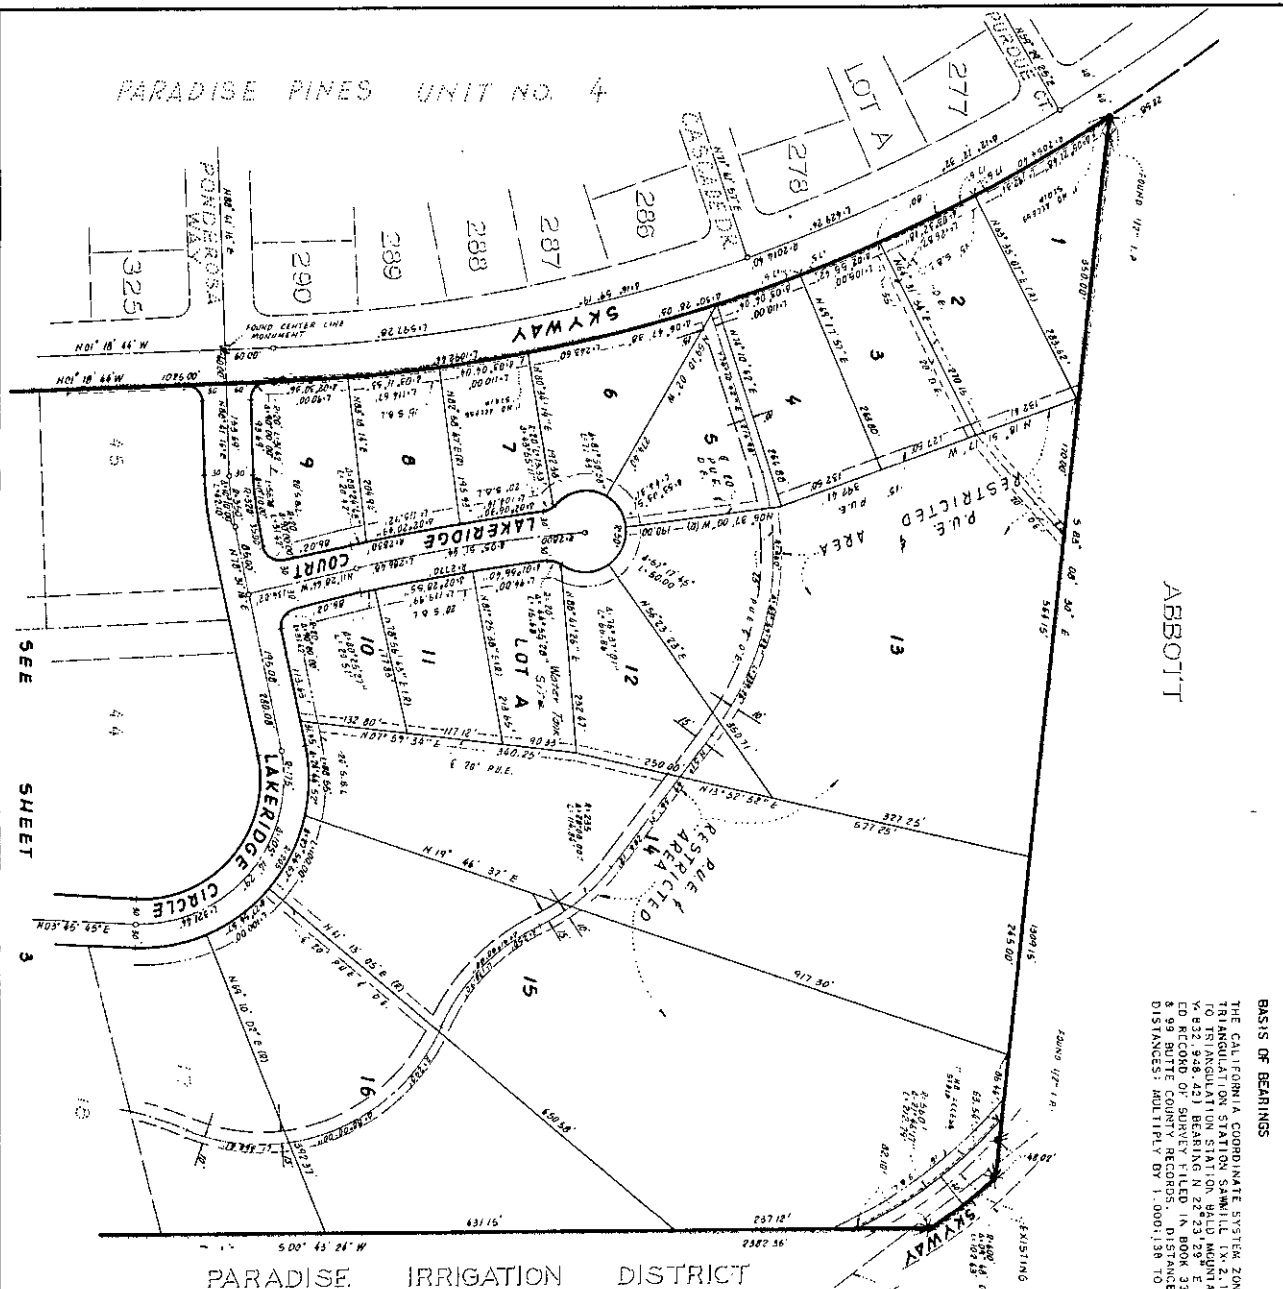

PARADISE PINES UNIT NO. 4

BASIS OF BEARINGS
THE CALIFORNIA COORDINATE SYSTEM ZONE 2 ESTABLISHED FROM TRIANGULATION STATION SAMMILL 1X-2124, 255.90 Y, 781.649, 981 TO TRIANGULATION STATION BALD MOUNTAIN 1X-2, 145,390.63 Y, 832,948.423 BEARING N 22°23'29" E, 4.5 SHOR. ON QUARTER-SECTION RECORD OF SURVEY MEASURED IN BEARINGS SHOWN HEREON ARE GRID DISTANCES; MULTIPLY BY 1.000138 TO OBTAIN GROUND DISTANCES.

PARADISE IRRIGATION DISTRICT